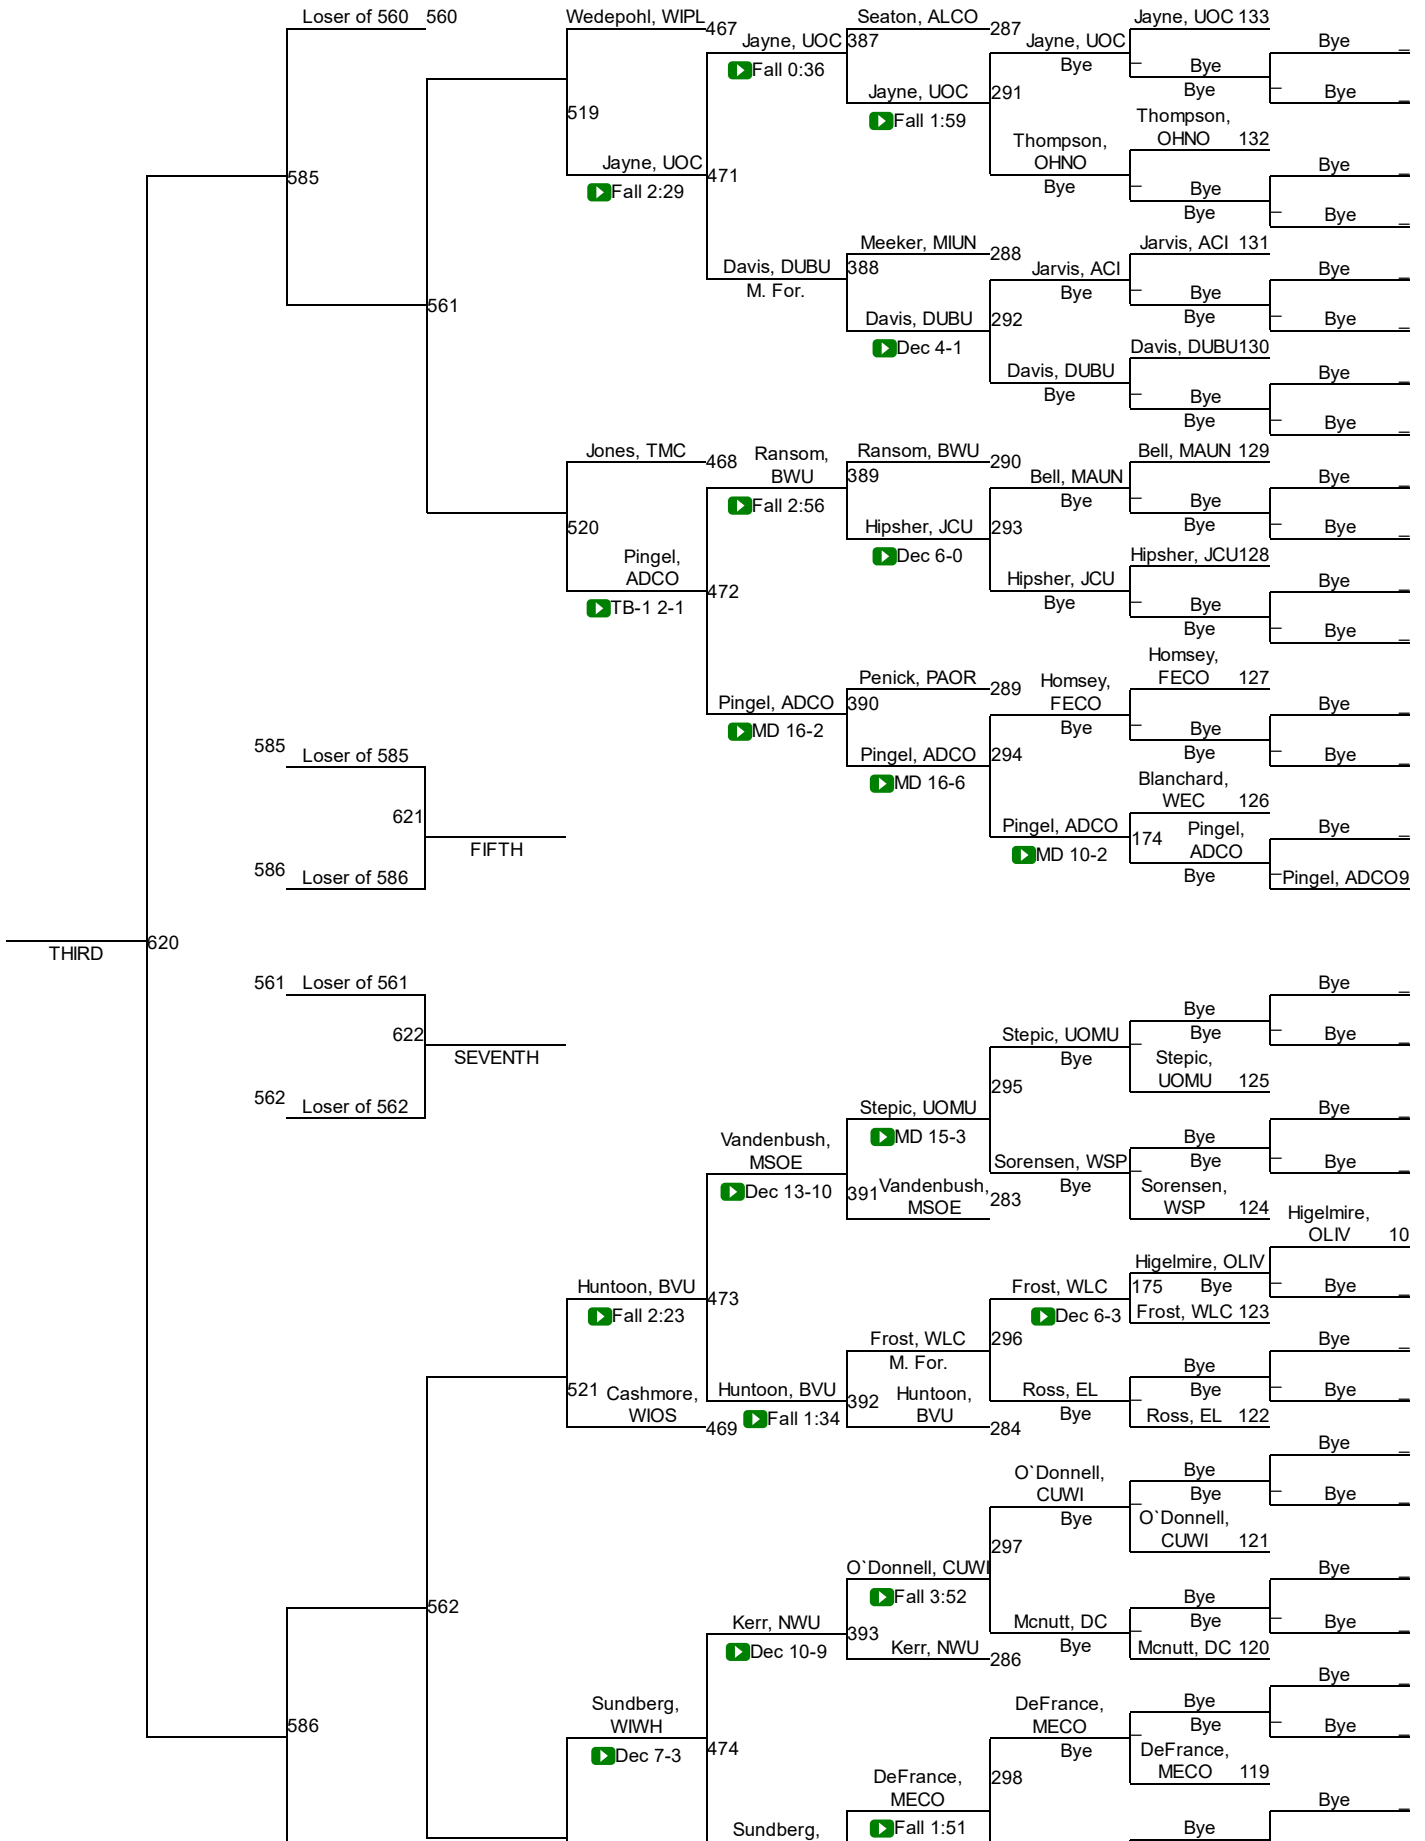

Pete Willson Wheaton Invite

125

125

Pete Willson Wheaton Invite

133

133

Pete Willson Wheaton Invite

141

Pete Willson Wheaton Invite

149

149

Pete Willson Wheaton Invite

157

157

Pete Willson Wheaton Invite

165

165

Pete Willson Wheaton Invite

174

174

Pete Willson Wheaton Invite

184

184

197

Pete Willson Wheaton Invite

285

285

Team Scores

Printed on 01/25/2019 10:37 p.m.

Team Scores		
1	University of Mount Union	73.0
2	Baldwin Wallace University	69.0
3	Wisconsin-Platteville	58.0
4	Wisconsin-La Crosse	53.5
4	Wisconsin-Oshkosh	53.5
6	Wisconsin-Whitewater	53.0
7	North Central (IL)	52.0
8	Elmhurst College	51.0
9	Millikin University	49.0
10	Ferrum College	44.5
11	Olivet	43.5
12	Messiah College	42.0
13	John Carroll University	38.0
14	Otterbein University	37.0
14	University of Chicago	37.0
16	Adrian College	32.5
17	Buena Vista University	32.0
18	Heidelberg University	30.5
19	Wheaton	29.5
20	Wisconsin-Stevens Point	29.0
21	Mount St. Joseph University	26.5
22	Alma College	25.0
22	Nebraska Wesleyan University	25.0
24	Manchester University	21.0
25	Trine University	20.5