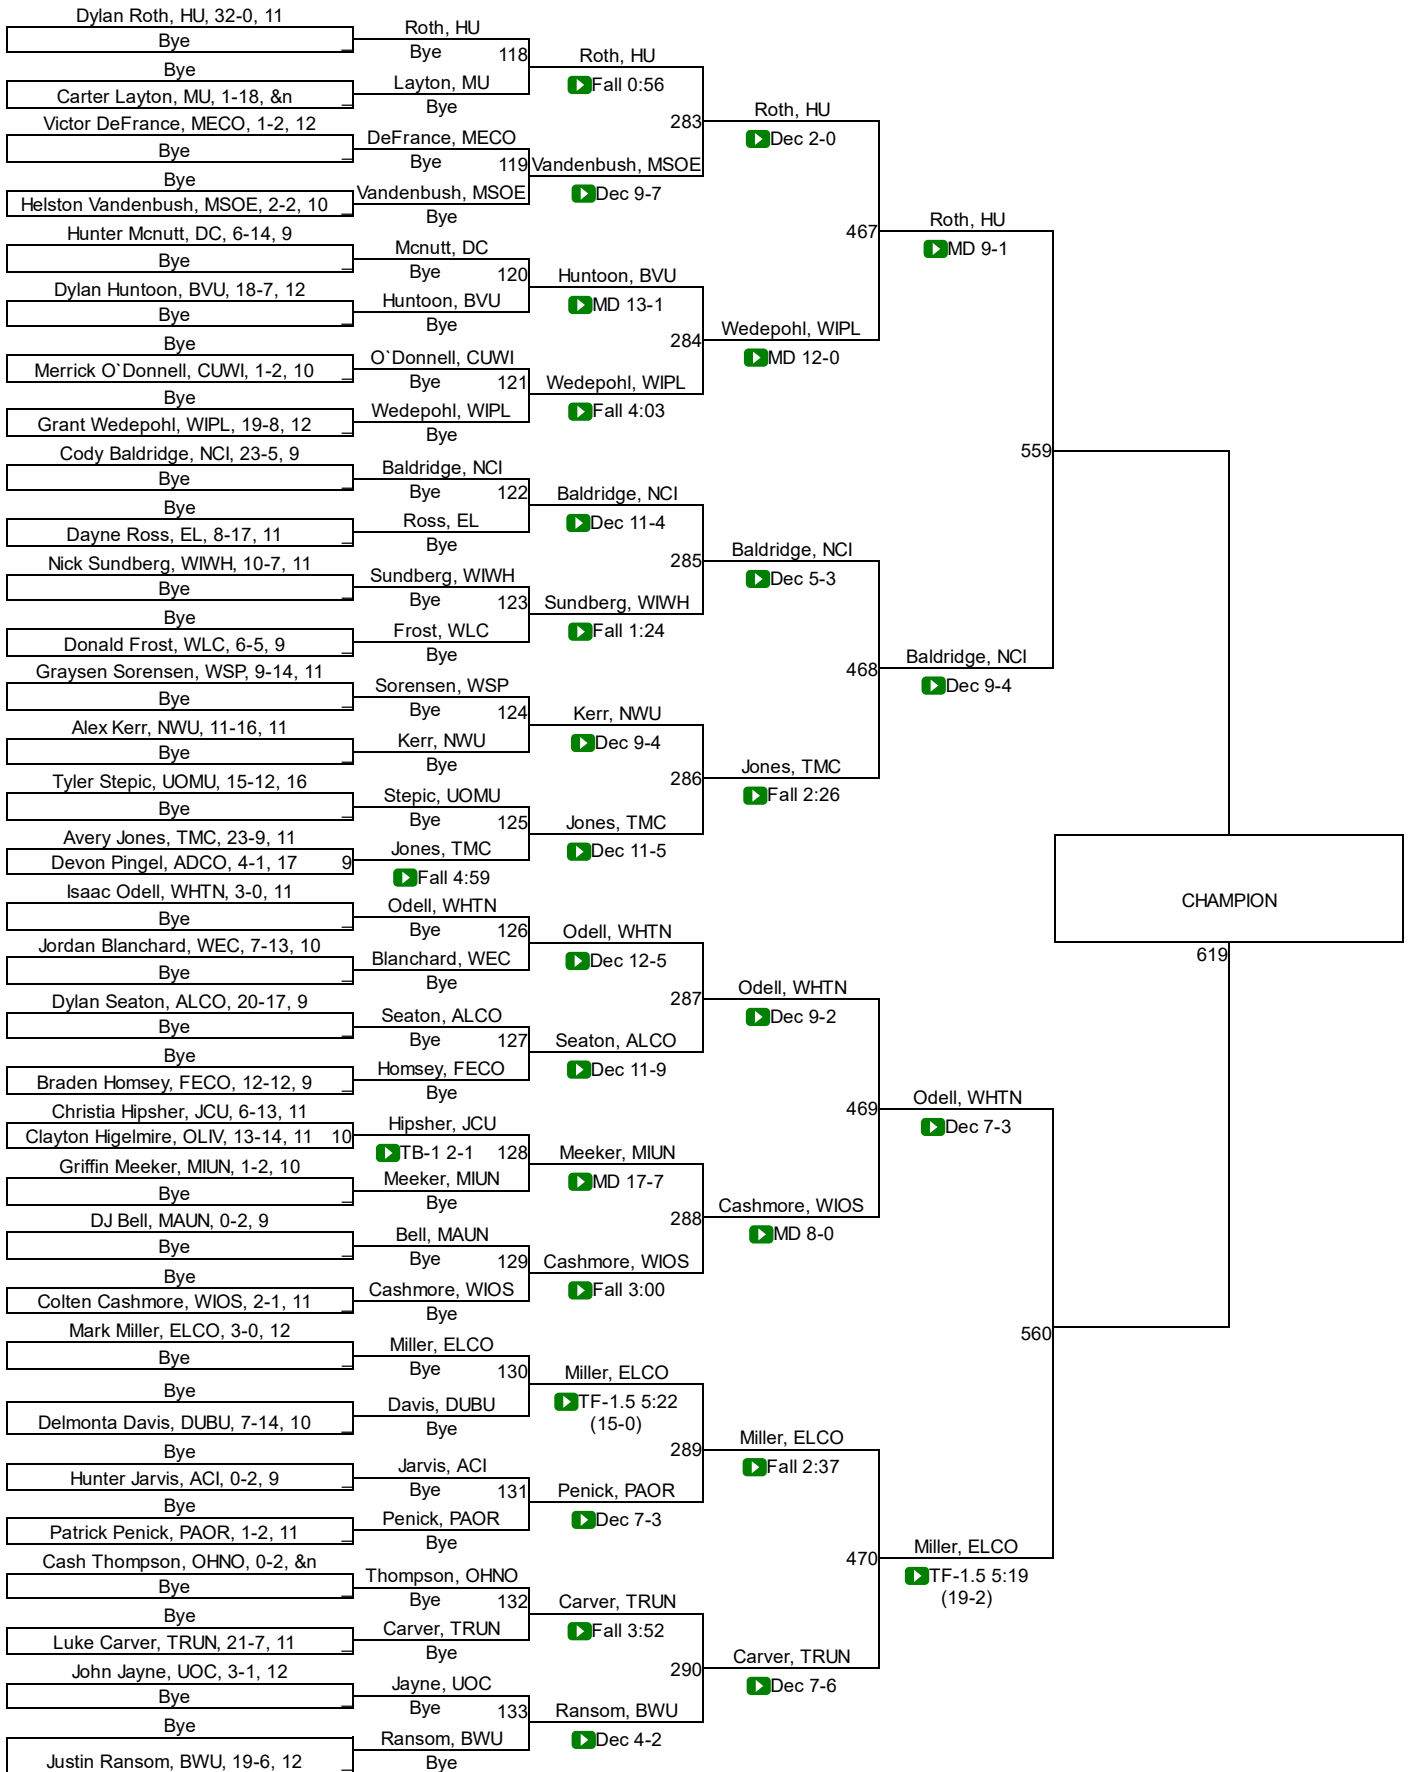

Pete Willson Wheaton Invite

125

125

Pete Willson Wheaton Invite

133

133

Pete Willson Wheaton Invite

141

Pete Willson Wheaton Invite

149

149

Pete Willson Wheaton Invite

157

157

Pete Willson Wheaton Invite

165

165

Pete Willson Wheaton Invite

174

174

Pete Willson Wheaton Invite

184

184

197

Pete Willson Wheaton Invite

285

285

Team Scores

Printed on 01/25/2019 10:37 p.m.

Team Scores		
1	University of Mount Union	73.0
2	Baldwin Wallace University	69.0
3	Wisconsin-Platteville	58.0
4	Wisconsin-La Crosse	53.5
4	Wisconsin-Oshkosh	53.5
6	Wisconsin-Whitewater	53.0
7	North Central (IL)	52.0
8	Elmhurst College	51.0
9	Millikin University	49.0
10	Ferrum College	44.5
11	Olivet	43.5
12	Messiah College	42.0
13	John Carroll University	38.0
14	Otterbein University	37.0
14	University of Chicago	37.0
16	Adrian College	32.5
17	Buena Vista University	32.0
18	Heidelberg University	30.5
19	Wheaton	29.5
20	Wisconsin-Stevens Point	29.0
21	Mount St. Joseph University	26.5
22	Alma College	25.0
22	Nebraska Wesleyan University	25.0
24	Manchester University	21.0
25	Trine University	20.5