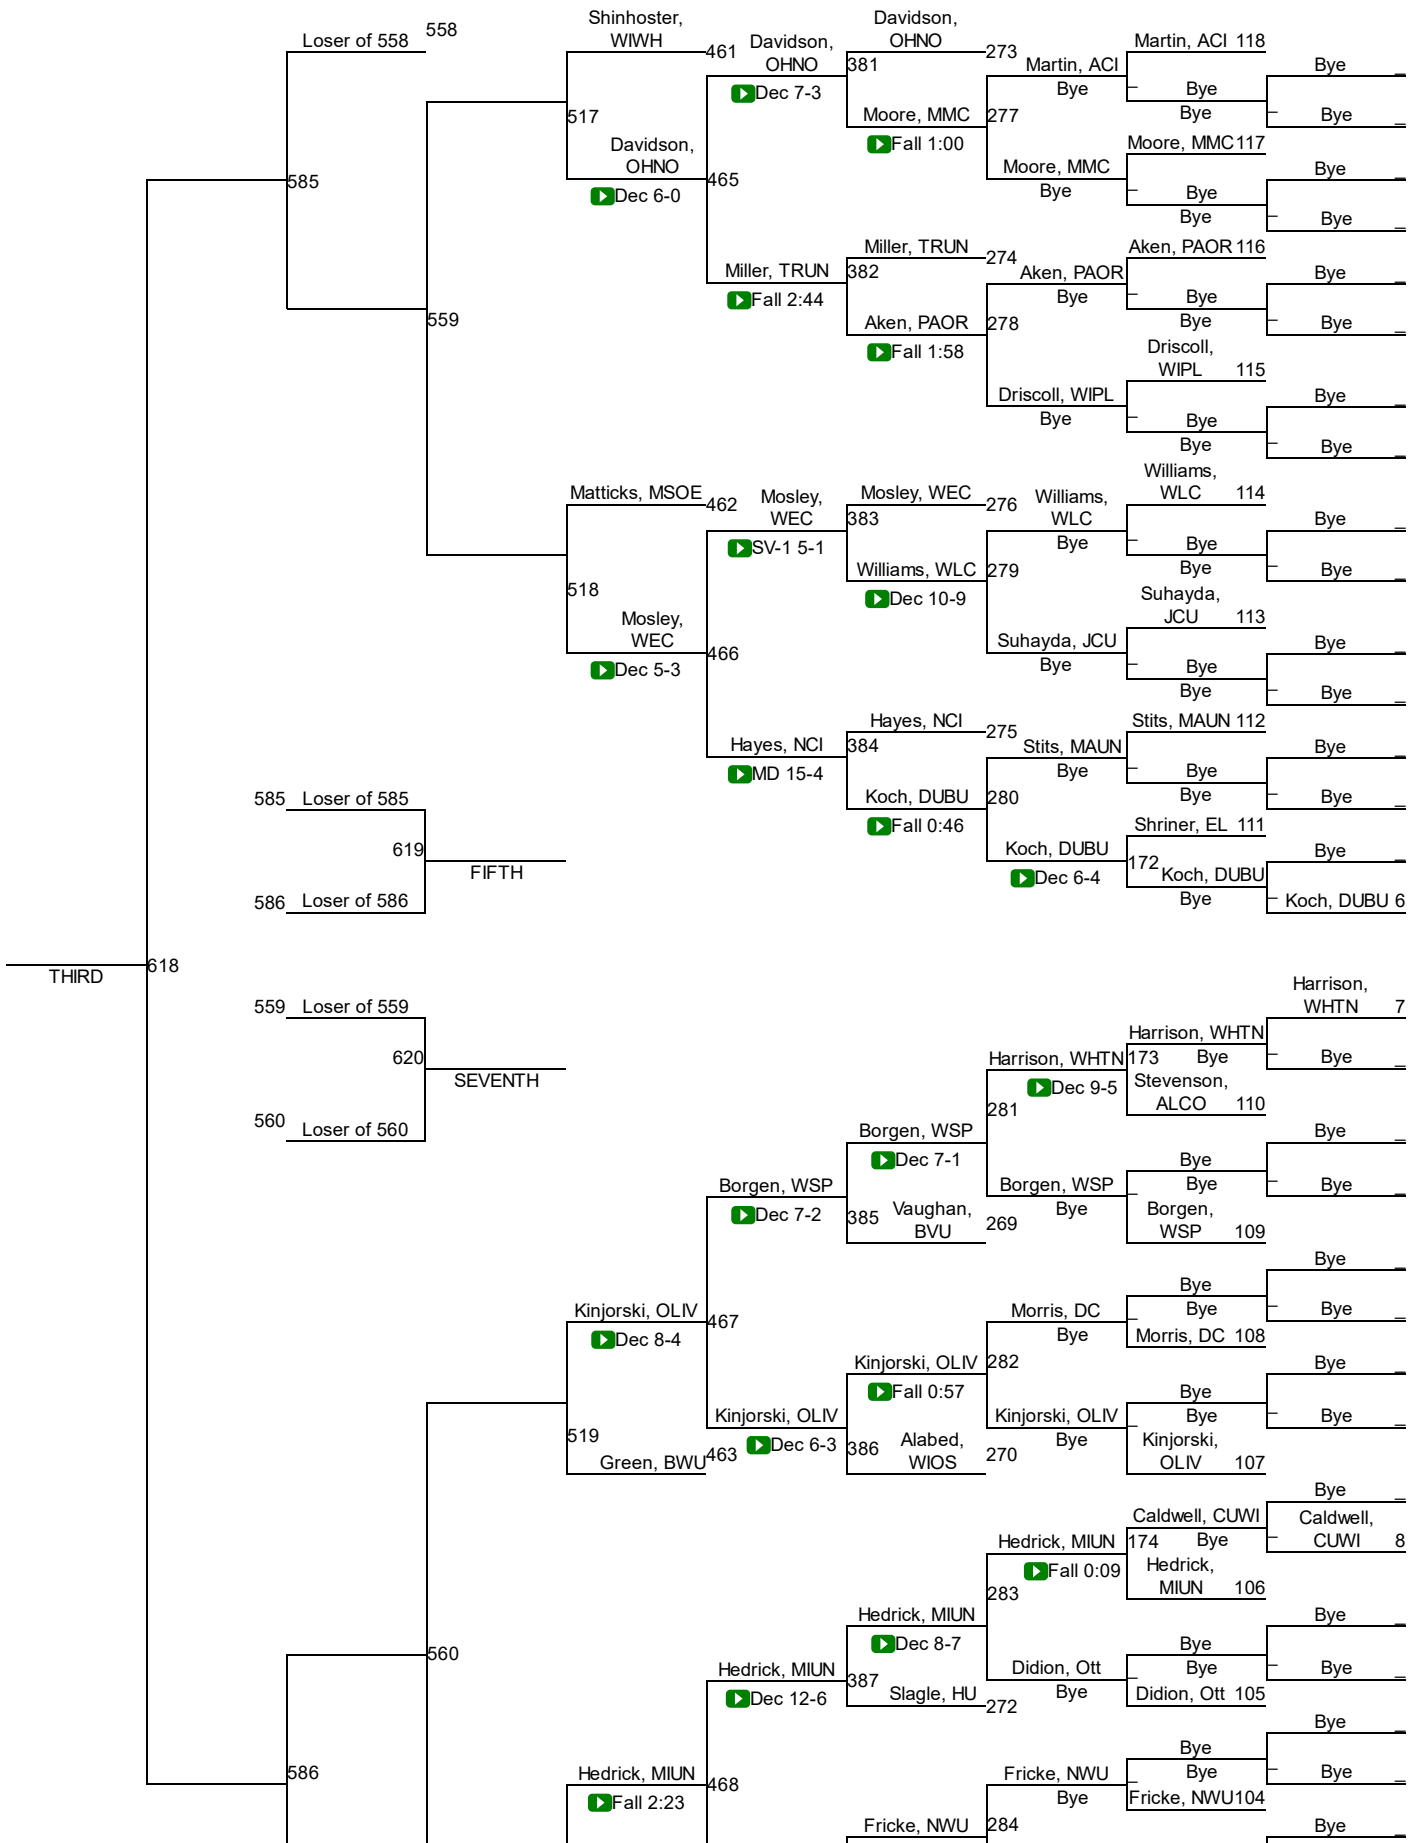

Pete Willson Wheaton Invite

125

125

Pete Willson Wheaton Invite

133

133

Pete Willson Wheaton Invite

141

Pete Willson Wheaton Invite

149

149

Pete Willson Wheaton Invite

157

157

Pete Willson Wheaton Invite

165

165

Pete Willson Wheaton Invite

174

174

Pete Willson Wheaton Invite

184

184

197

Pete Willson Wheaton Invite

285

285

Team Scores

Printed on 01/25/2019 10:37 p.m.

Team Scores		
1	University of Mount Union	73.0
2	Baldwin Wallace University	69.0
3	Wisconsin-Platteville	58.0
4	Wisconsin-La Crosse	53.5
4	Wisconsin-Oshkosh	53.5
6	Wisconsin-Whitewater	53.0
7	North Central (IL)	52.0
8	Elmhurst College	51.0
9	Millikin University	49.0
10	Ferrum College	44.5
11	Olivet	43.5
12	Messiah College	42.0
13	John Carroll University	38.0
14	Otterbein University	37.0
14	University of Chicago	37.0
16	Adrian College	32.5
17	Buena Vista University	32.0
18	Heidelberg University	30.5
19	Wheaton	29.5
20	Wisconsin-Stevens Point	29.0
21	Mount St. Joseph University	26.5
22	Alma College	25.0
22	Nebraska Wesleyan University	25.0
24	Manchester University	21.0
25	Trine University	20.5