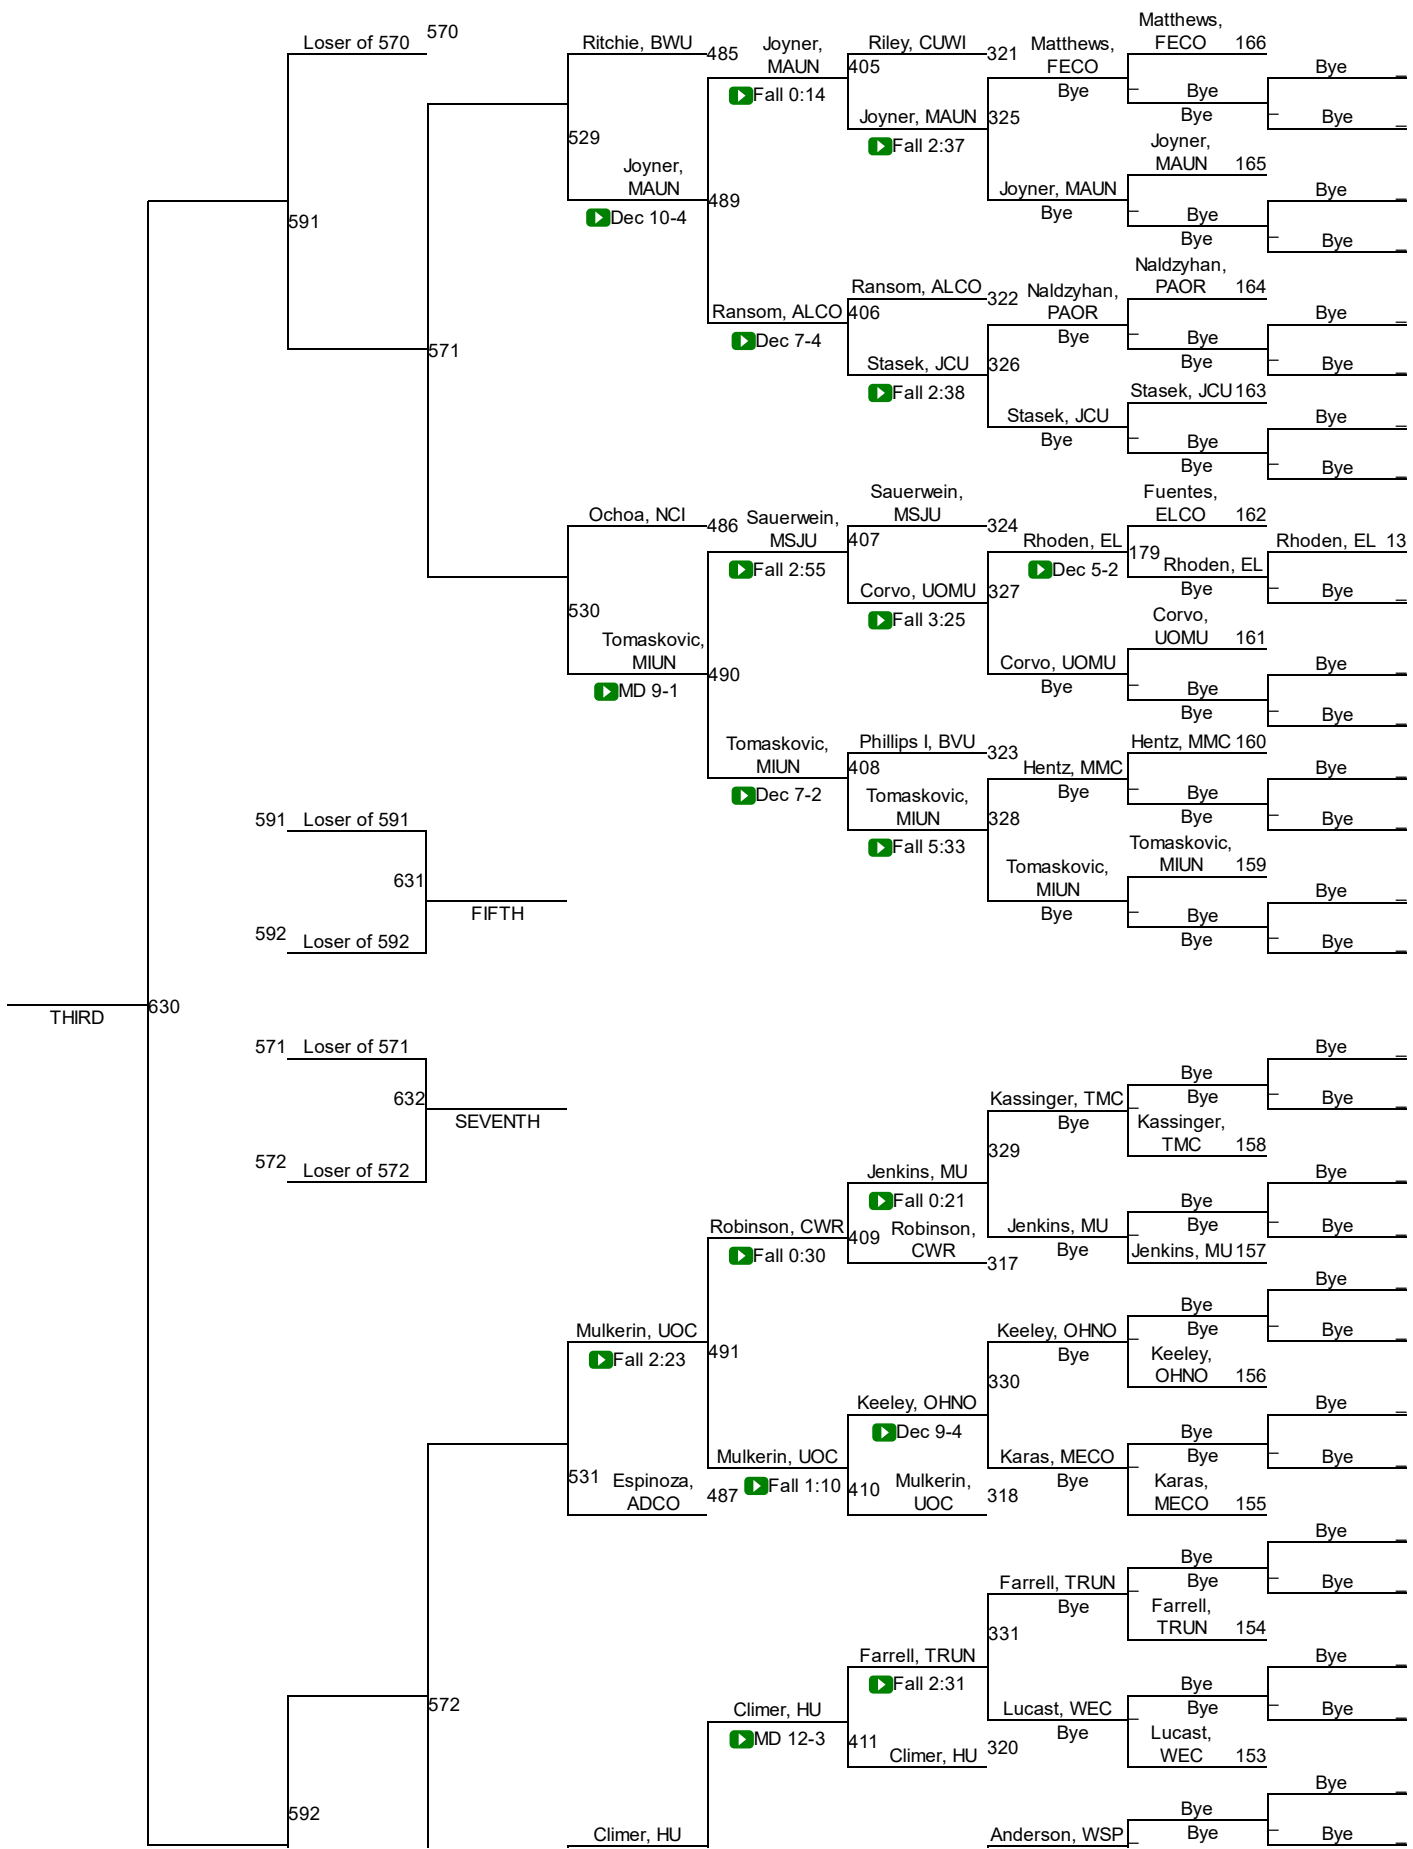

Pete Willson Wheaton Invite

125

125

Pete Willson Wheaton Invite

133

133

Pete Willson Wheaton Invite

141

Pete Willson Wheaton Invite

149

149

Pete Willson Wheaton Invite

157

157

Pete Willson Wheaton Invite

165

165

Pete Willson Wheaton Invite

174

174

Pete Willson Wheaton Invite

184

184

197

Pete Willson Wheaton Invite

285

285

Team Scores

Printed on 01/25/2019 10:37 p.m.

Team Scores		
1	University of Mount Union	73.0
2	Baldwin Wallace University	69.0
3	Wisconsin-Platteville	58.0
4	Wisconsin-La Crosse	53.5
4	Wisconsin-Oshkosh	53.5
6	Wisconsin-Whitewater	53.0
7	North Central (IL)	52.0
8	Elmhurst College	51.0
9	Millikin University	49.0
10	Ferrum College	44.5
11	Olivet	43.5
12	Messiah College	42.0
13	John Carroll University	38.0
14	Otterbein University	37.0
14	University of Chicago	37.0
16	Adrian College	32.5
17	Buena Vista University	32.0
18	Heidelberg University	30.5
19	Wheaton	29.5
20	Wisconsin-Stevens Point	29.0
21	Mount St. Joseph University	26.5
22	Alma College	25.0
22	Nebraska Wesleyan University	25.0
24	Manchester University	21.0
25	Trine University	20.5