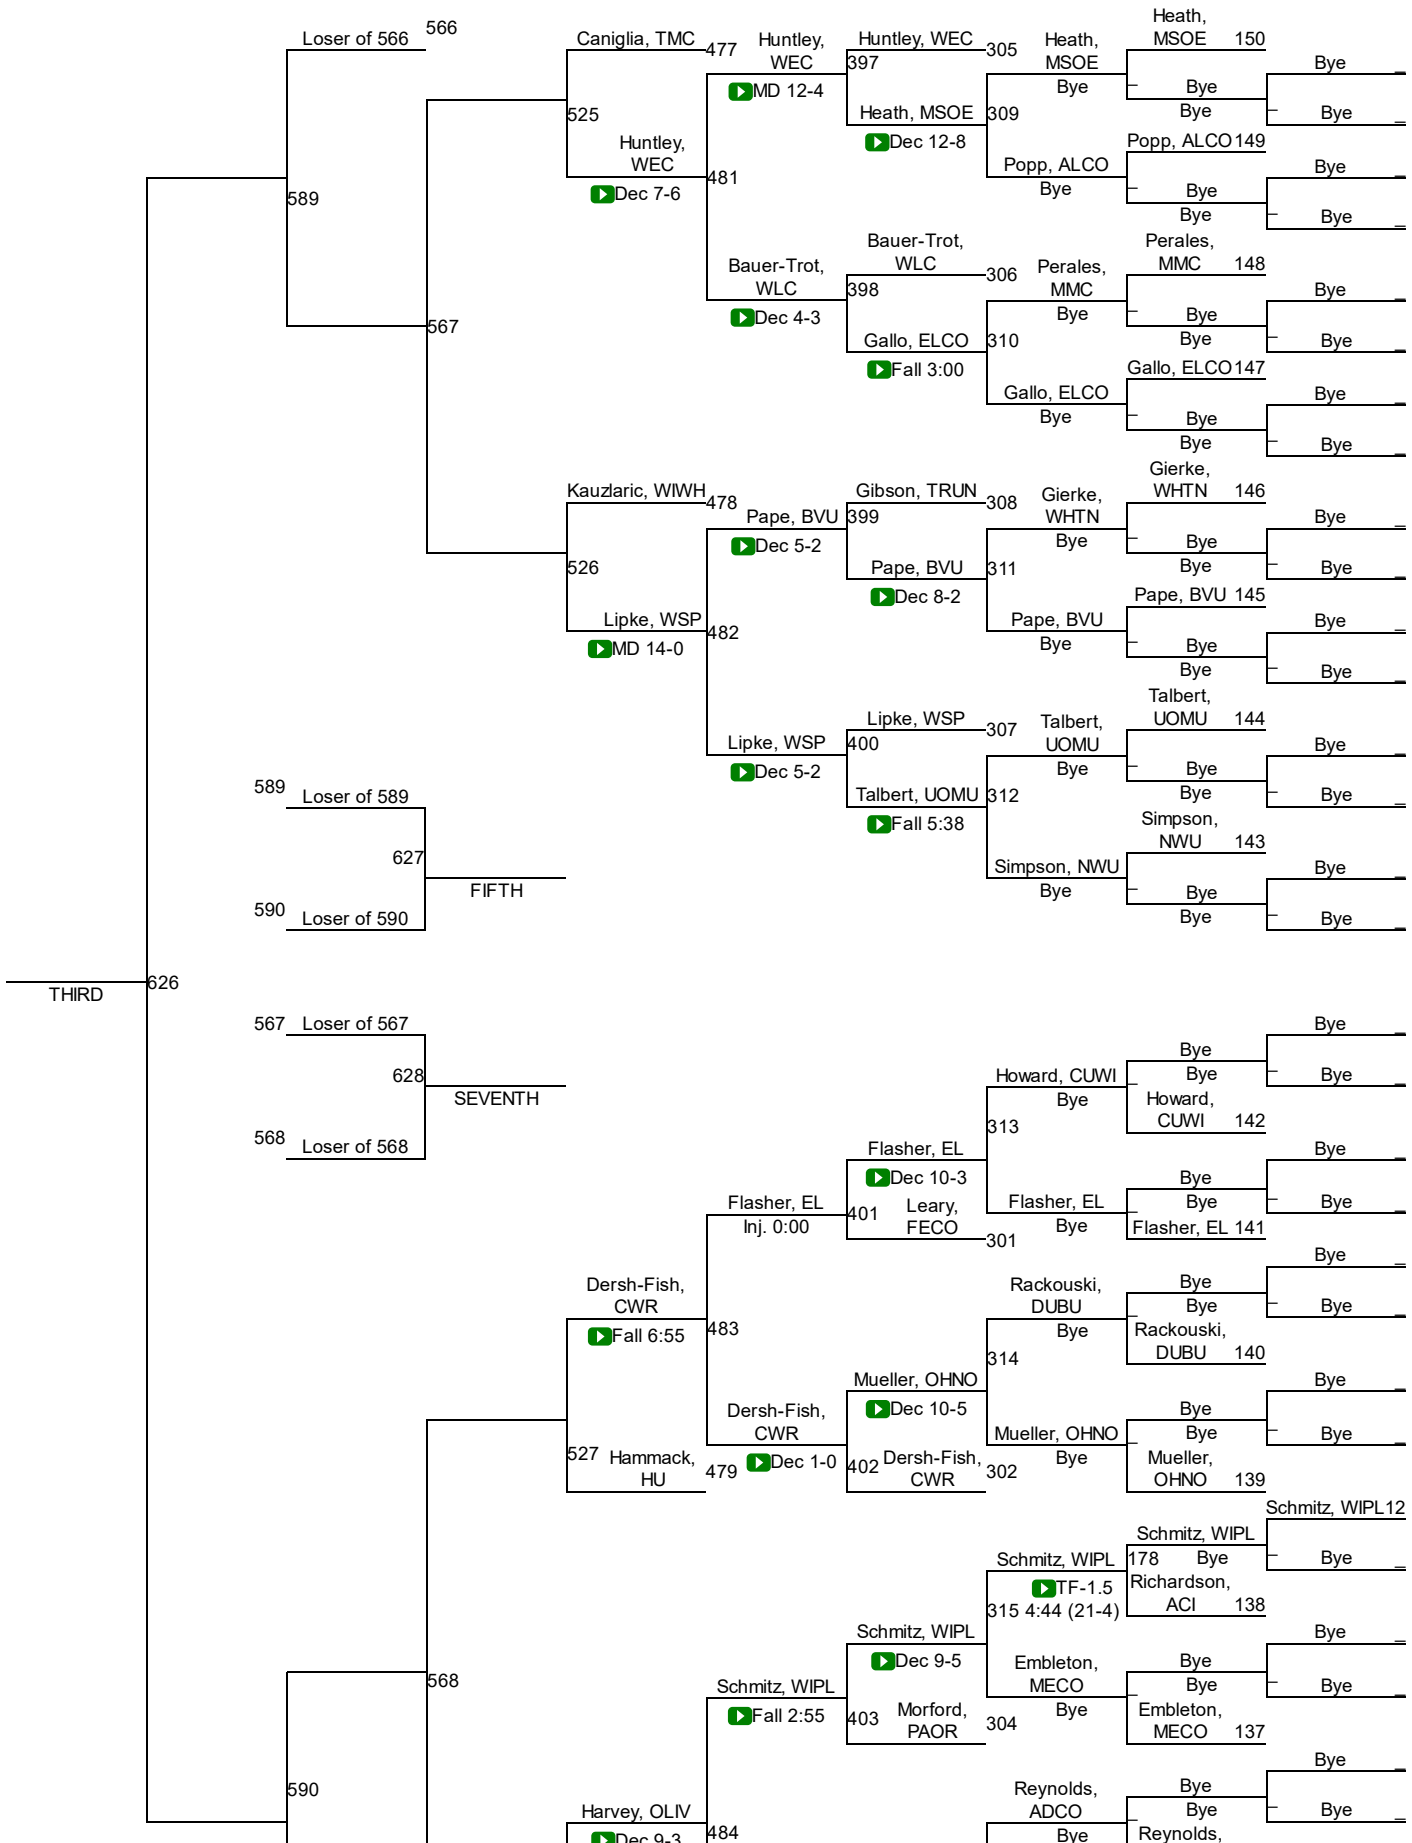

Pete Willson Wheaton Invite

125

125

Pete Willson Wheaton Invite

133

133

Pete Willson Wheaton Invite

141

Pete Willson Wheaton Invite

149

149

Pete Willson Wheaton Invite

157

157

Pete Willson Wheaton Invite

165

165

Pete Willson Wheaton Invite

174

174

Pete Willson Wheaton Invite

184

184

197

Pete Willson Wheaton Invite

285

285

Team Scores

Printed on 01/25/2019 10:37 p.m.

Team Scores		
1	University of Mount Union	73.0
2	Baldwin Wallace University	69.0
3	Wisconsin-Platteville	58.0
4	Wisconsin-La Crosse	53.5
4	Wisconsin-Oshkosh	53.5
6	Wisconsin-Whitewater	53.0
7	North Central (IL)	52.0
8	Elmhurst College	51.0
9	Millikin University	49.0
10	Ferrum College	44.5
11	Olivet	43.5
12	Messiah College	42.0
13	John Carroll University	38.0
14	Otterbein University	37.0
14	University of Chicago	37.0
16	Adrian College	32.5
17	Buena Vista University	32.0
18	Heidelberg University	30.5
19	Wheaton	29.5
20	Wisconsin-Stevens Point	29.0
21	Mount St. Joseph University	26.5
22	Alma College	25.0
22	Nebraska Wesleyan University	25.0
24	Manchester University	21.0
25	Trine University	20.5