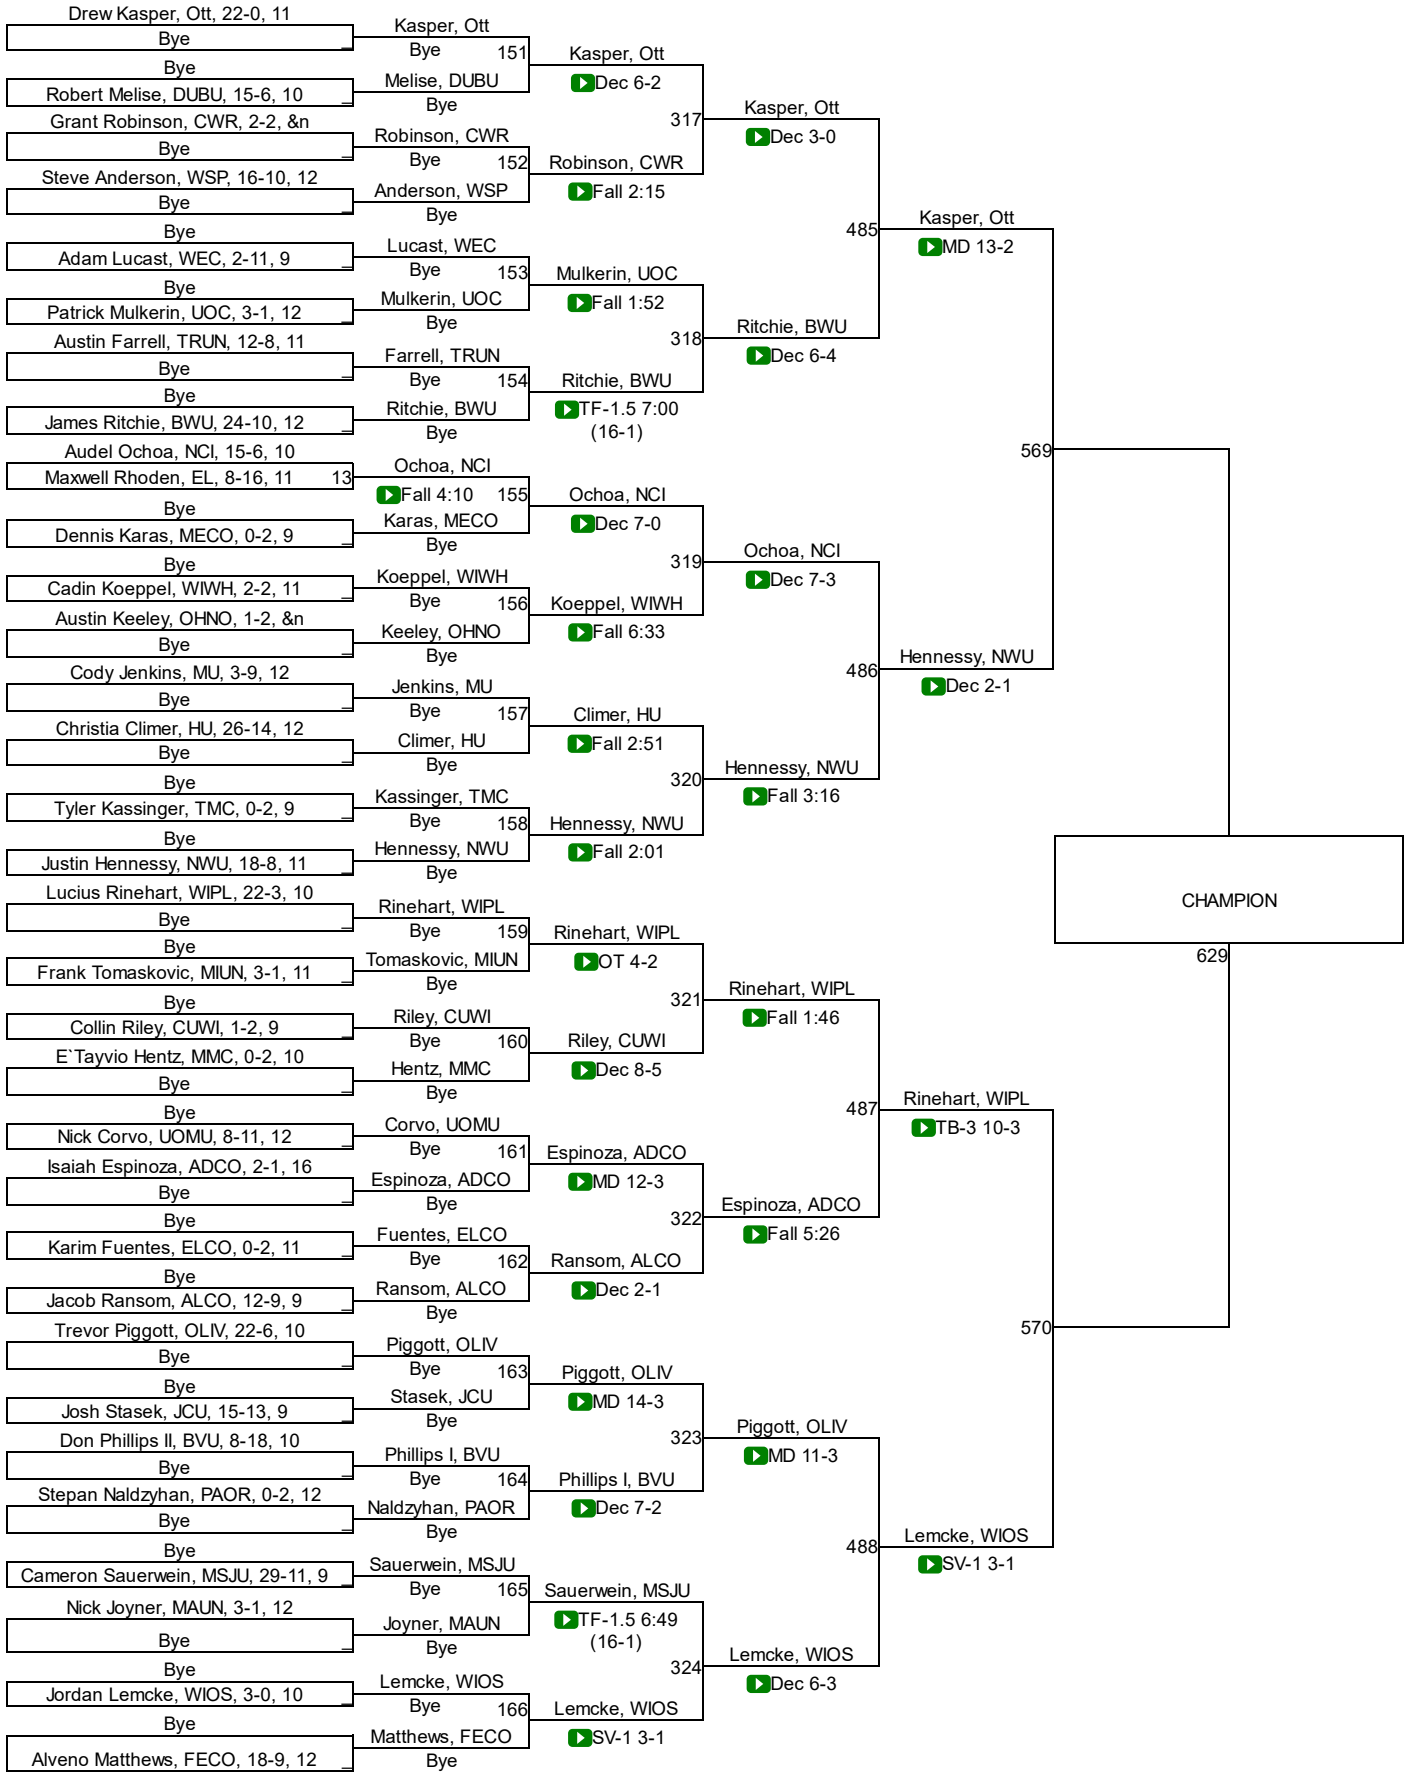

Pete Willson Wheaton Invite

125

125

Pete Willson Wheaton Invite

133

133

Pete Willson Wheaton Invite

141

Pete Willson Wheaton Invite

149

149

Pete Willson Wheaton Invite

157

157

Pete Willson Wheaton Invite

165

165

Pete Willson Wheaton Invite

174

174

Pete Willson Wheaton Invite

184

184

197

Pete Willson Wheaton Invite

285

285

Team Scores

Printed on 01/25/2019 10:37 p.m.

Team Scores		
1	University of Mount Union	73.0
2	Baldwin Wallace University	69.0
3	Wisconsin-Platteville	58.0
4	Wisconsin-La Crosse	53.5
4	Wisconsin-Oshkosh	53.5
6	Wisconsin-Whitewater	53.0
7	North Central (IL)	52.0
8	Elmhurst College	51.0
9	Millikin University	49.0
10	Ferrum College	44.5
11	Olivet	43.5
12	Messiah College	42.0
13	John Carroll University	38.0
14	Otterbein University	37.0
14	University of Chicago	37.0
16	Adrian College	32.5
17	Buena Vista University	32.0
18	Heidelberg University	30.5
19	Wheaton	29.5
20	Wisconsin-Stevens Point	29.0
21	Mount St. Joseph University	26.5
22	Alma College	25.0
22	Nebraska Wesleyan University	25.0
24	Manchester University	21.0
25	Trine University	20.5